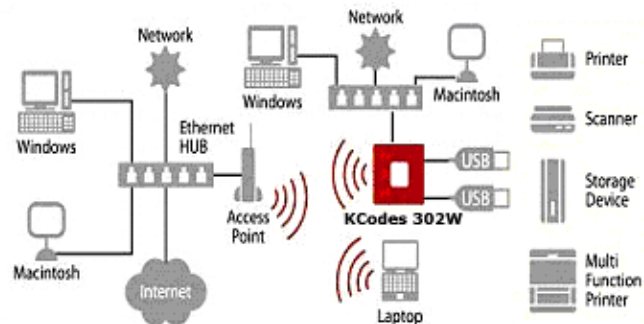

Hardware Specs

USB Host	USB 2.0 Hi-Speed x2
LAN	Fast-Ethernet 10/100 Mbps
Wireless	802.11 b/g (KCodes 302W only)
SDRAM	8 M Bytes
Flash	2 M Bytes
CPU	ARM 9: 166M Hz
LED	5 LED indicators
Button	Init button
Dimensions	HxWxD: 26x70x100 (mm) Weight: 85 g for KCodes 302, 125 g for KCodes 302W

Highlights

KCodes 302

KCodes 302W

Functions

Connect the network via Ethernet LAN (10/100 Mbps) or 802.11b/g (KCodes 302W only).

Share USB 2.0 Hi-Speed devices on the network. Provide 2 USB 2.0 Hi-Speed host ports.