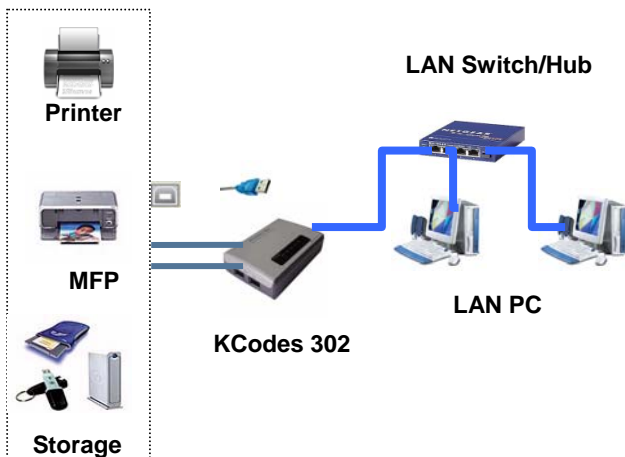

KCodes 302/302W USB2.0 MFP Server

Share printers/storages/scanners on the network.

KCodes 302/302W manages the network digital document processing for print, file and scan sharing via Ethernet LAN or 802.11b/g wireless to the connected USB2.0 devices of MFPs, printers, storages and scanners.

Features

- ⊙ Share 2 USB 2.0 Hi-Speed devices to LAN or 802.11b/g wireless networking (KCodes 302W only)
- ⊙ MFP (Print/File/Scan) Sharing
- ⊙ Enable Files Sharing with user level Security
- ⊙ WPA and WEP Encryption (KCodes 302W only)

Hardware Specs

USB Host	USB 2.0 Hi-Speed x2
LAN	Fast-Ethernet 10/100 Mbps
Wireless	802.11 b/g (KCodes 302W only)
SDRAM	8 M Bytes
Flash	2 M Bytes
CPU	ARM 9: 166M Hz
LED	5 LED indicators
Button	Init button
Dimensions	HxWxD: 26x70x100 (mm) Weight: 85 g for KCodes 302, 125 g for KCodes 302W

Highlights

KCodes 302

KCodes 302W

Functions

Connect the network via Ethernet LAN (10/100 Mbps) or 802.11b/g (KCodes 302W only).

Share USB 2.0 Hi-Speed devices on the network. Provide 2 USB 2.0 Hi-Speed host ports.